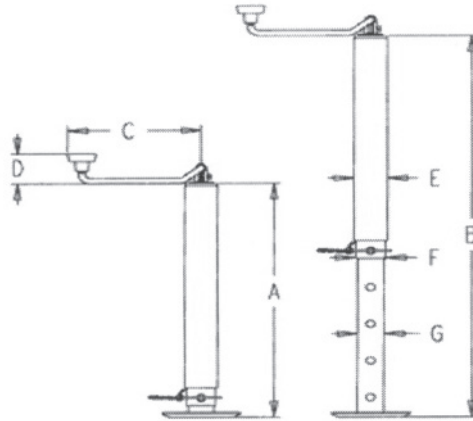

Buyers Jockey Legs

Part Number: BPC 0091310

**2-1/2" Square Tube Jack
Top Wind 26" Travel**

**Capacity: 7000lbs
Weight: 12.5lbs**

Part No	A Retracted	A Extended	B Retracted	B Extended	C	D	E	F	G
0091310	22.38"	38.0"	36.0"	51.63"	10.0"	2.75"	2.50"	2.25"	2.0"

Part Number: BPC 0091340

**2-1/2" Square Tube Jack
Side Wind 26" Travel**

**Capacity: 7000lbs
Weight: 12.5lbs**

Part No	A Retracted	A Extended	B Retracted	B Extended	C	D	E	F	G
0091340	22.38"	38.0"	36.0"	51.63"	10.0"	2.75"	2.50"	2.25"	2.0"