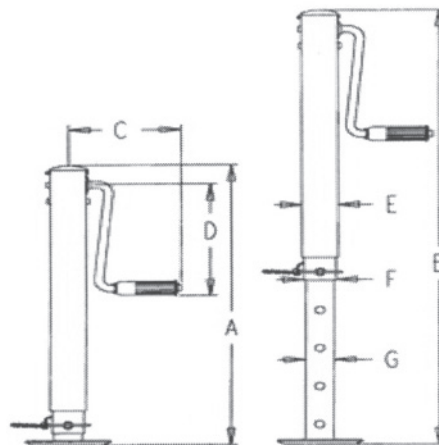

Buyers Jockey Legs

Part Number: BPC 0091310

**2-1/2" Square Tube Jack
Top Wind 26" Travel**

**Capacity: 7000lbs
Weight: 12.5lbs**

Part No	A Retracted	A Extended	B Retracted	B Extended	C	D	E	F	G
0091310	22.38"	38.0"	36.0"	51.63"	10.0"	2.75"	2.50"	2.25"	2.0"

Part Number: BPC 0091340

**2-1/2" Square Tube Jack
Side Wind 26" Travel**

**Capacity: 7000lbs
Weight: 12.5lbs**

Part No	A Retracted	A Extended	B Retracted	B Extended	C	D	E	F	G
0091340	22.38"	38.0"	36.0"	51.63"	10.0"	2.75"	2.50"	2.25"	2.0"